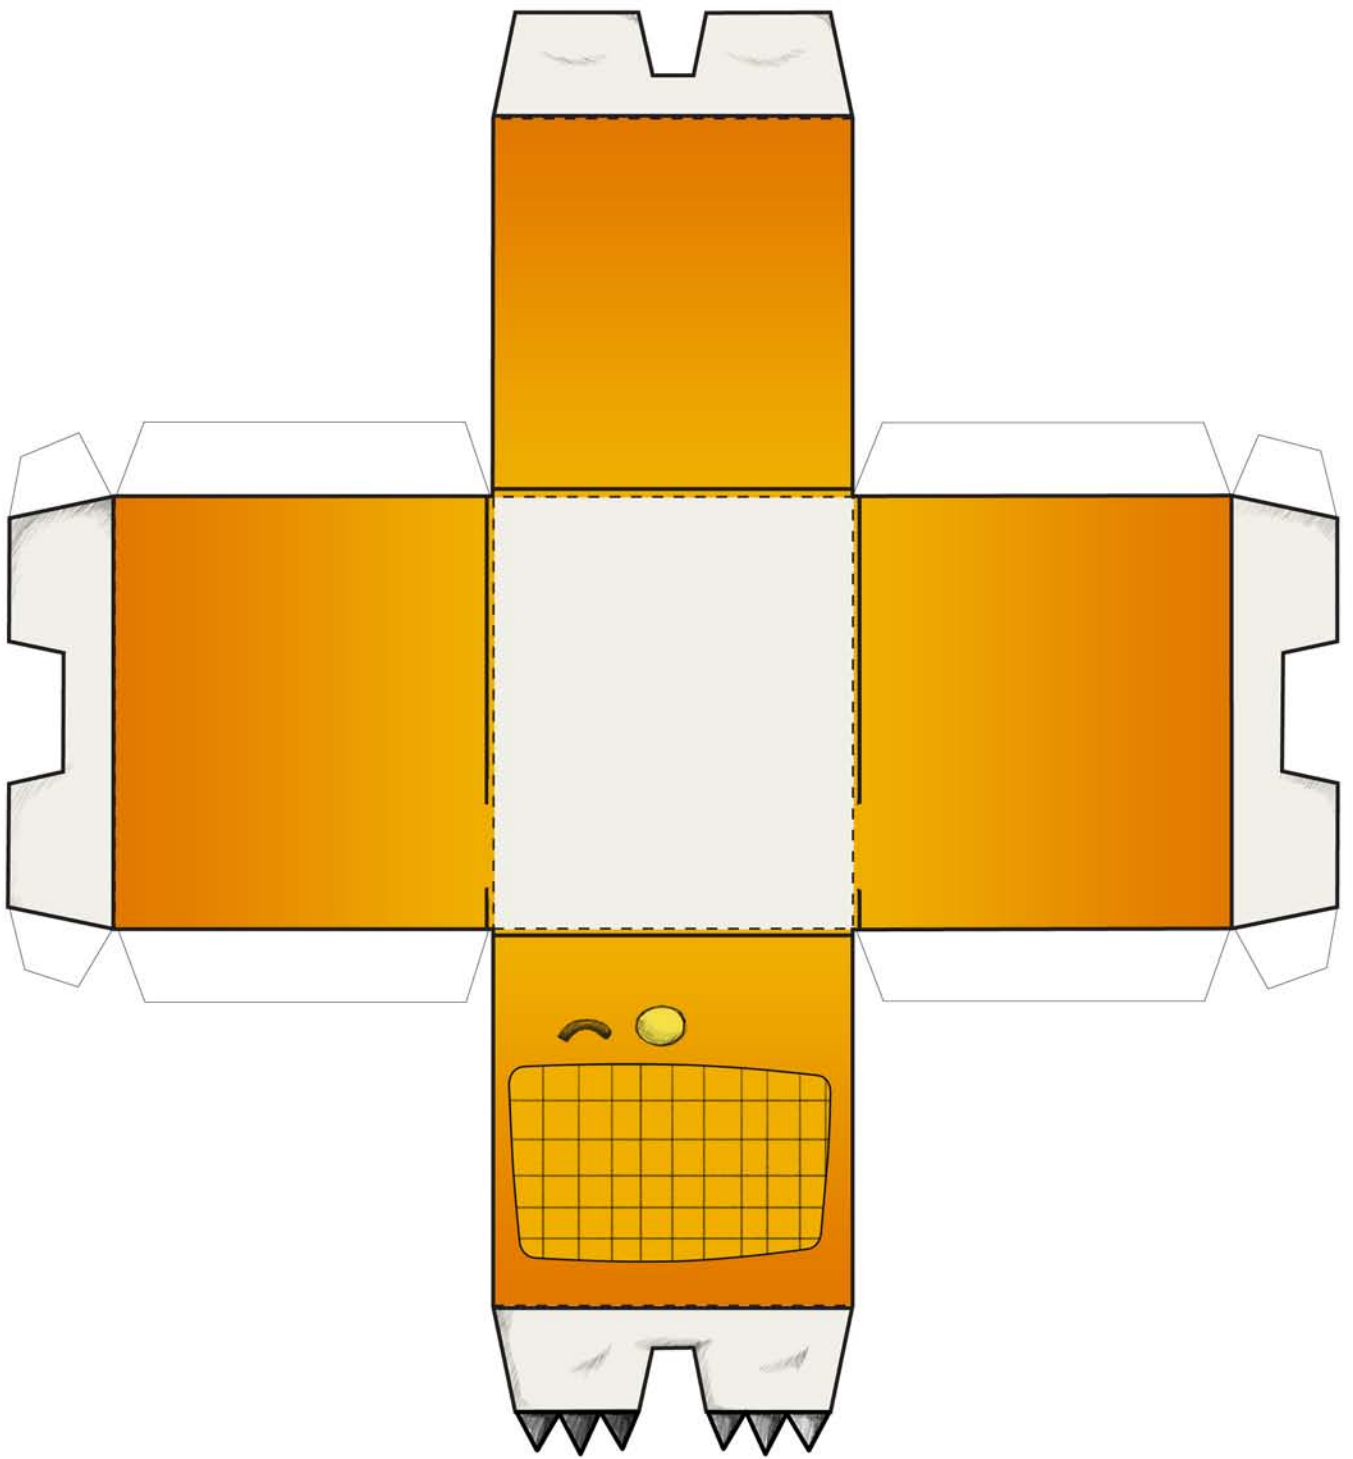

TAIL

**“The Night Speakerdog
Wore His Wolf Suit”
Designed by Gareth Axford
Surbiton, London
www.IAmAxford.co.uk**

**Speakerdog
Paper Toys!
Series 6!**

**THE NIGHT SPEAKERDOG WORE
HIS WOLF SUIT AND MADE
MISCHIEF OF ONE KIND AND
ANOTHER...**

**I'LL EAT
You UP!**

**THE NIGHT SPEAKERDOG WORE
HIS WOLF SUIT AND MADE
MISCHIEF OF ONE KIND AND
ANOTHER...**