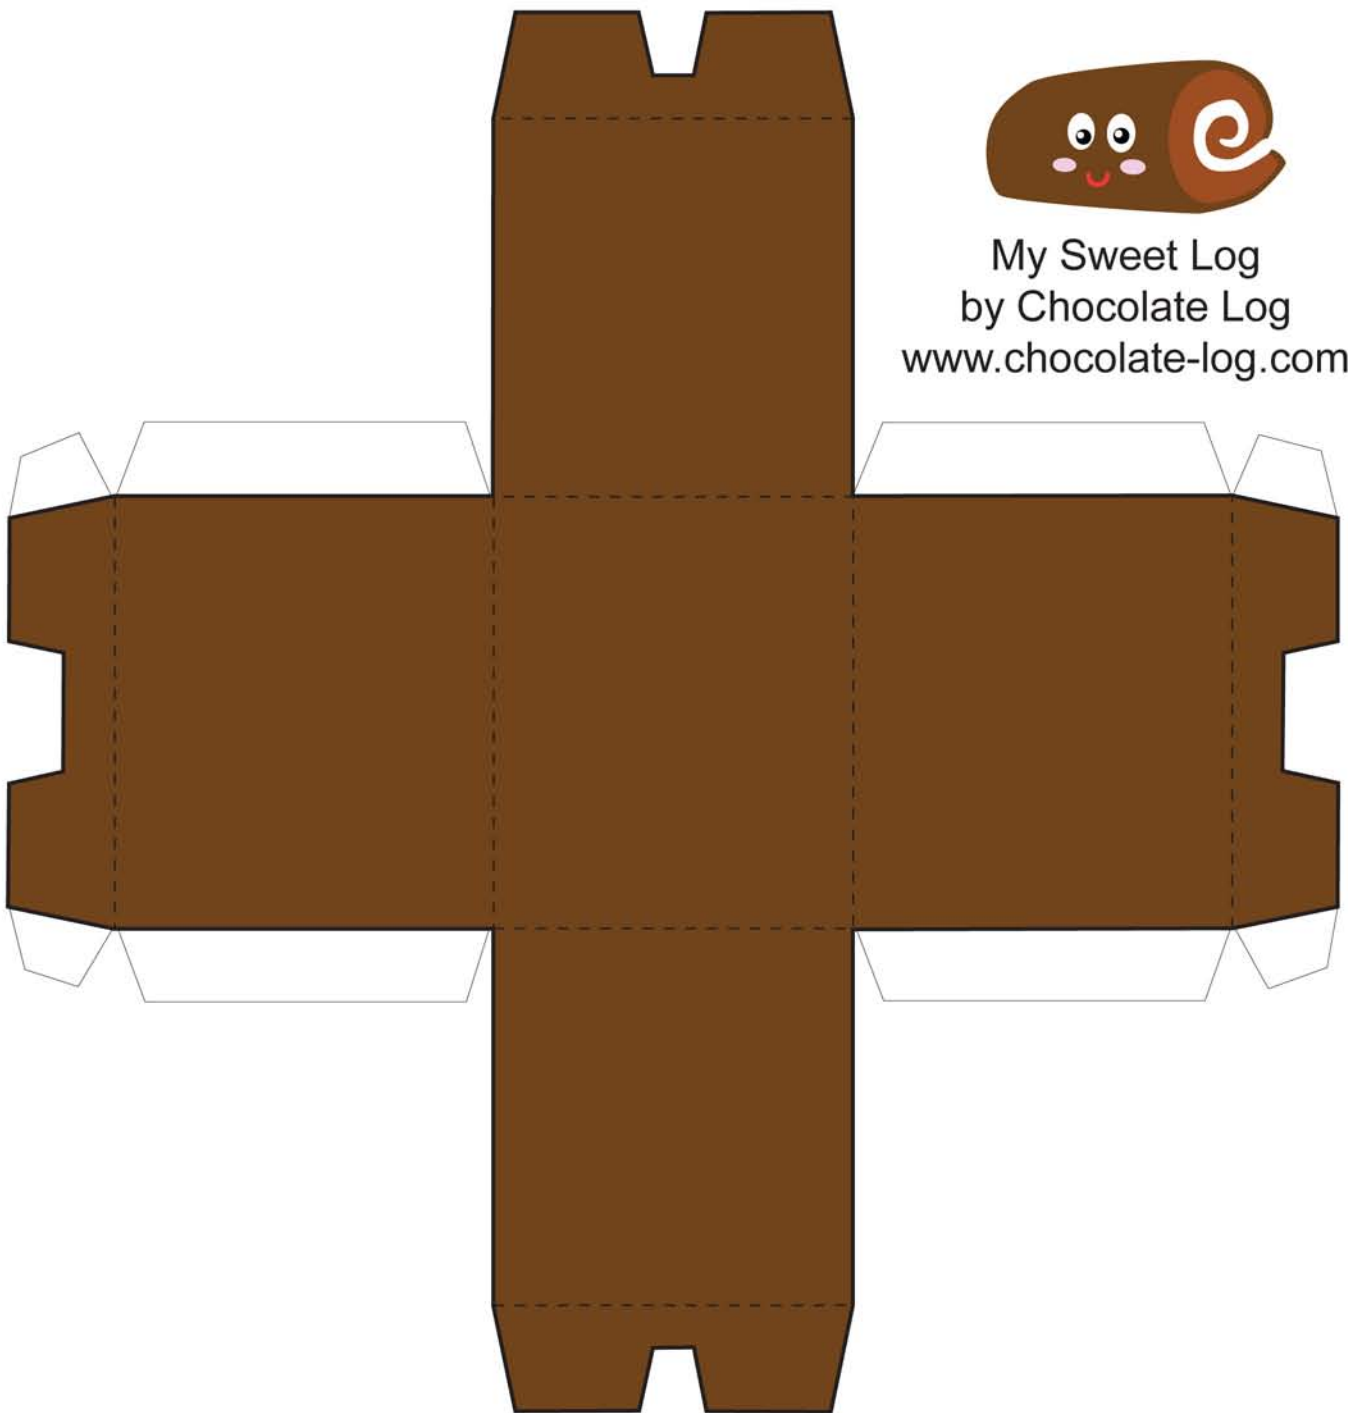

Speakerdog 95

*Designed by Chocolate Log
From Auckland, New Zealand*

Eat More Chocolate Log!

"My Sweet Log"

Chocolate-Log.com
Speakerdog.com
myspace.com/speakerdog

*Your cut-out and keep **Speakerdog!***

My Sweet Log
by Chocolate Log
www.chocolate-log.com

Eat more
Chocolate
Log!

*How to put together your
cut out and keep Speakerdog!*

Carefully cut out all the shapes.
Score and fold as required.
Glue tabs.
Attach Speech bubble.
Play.